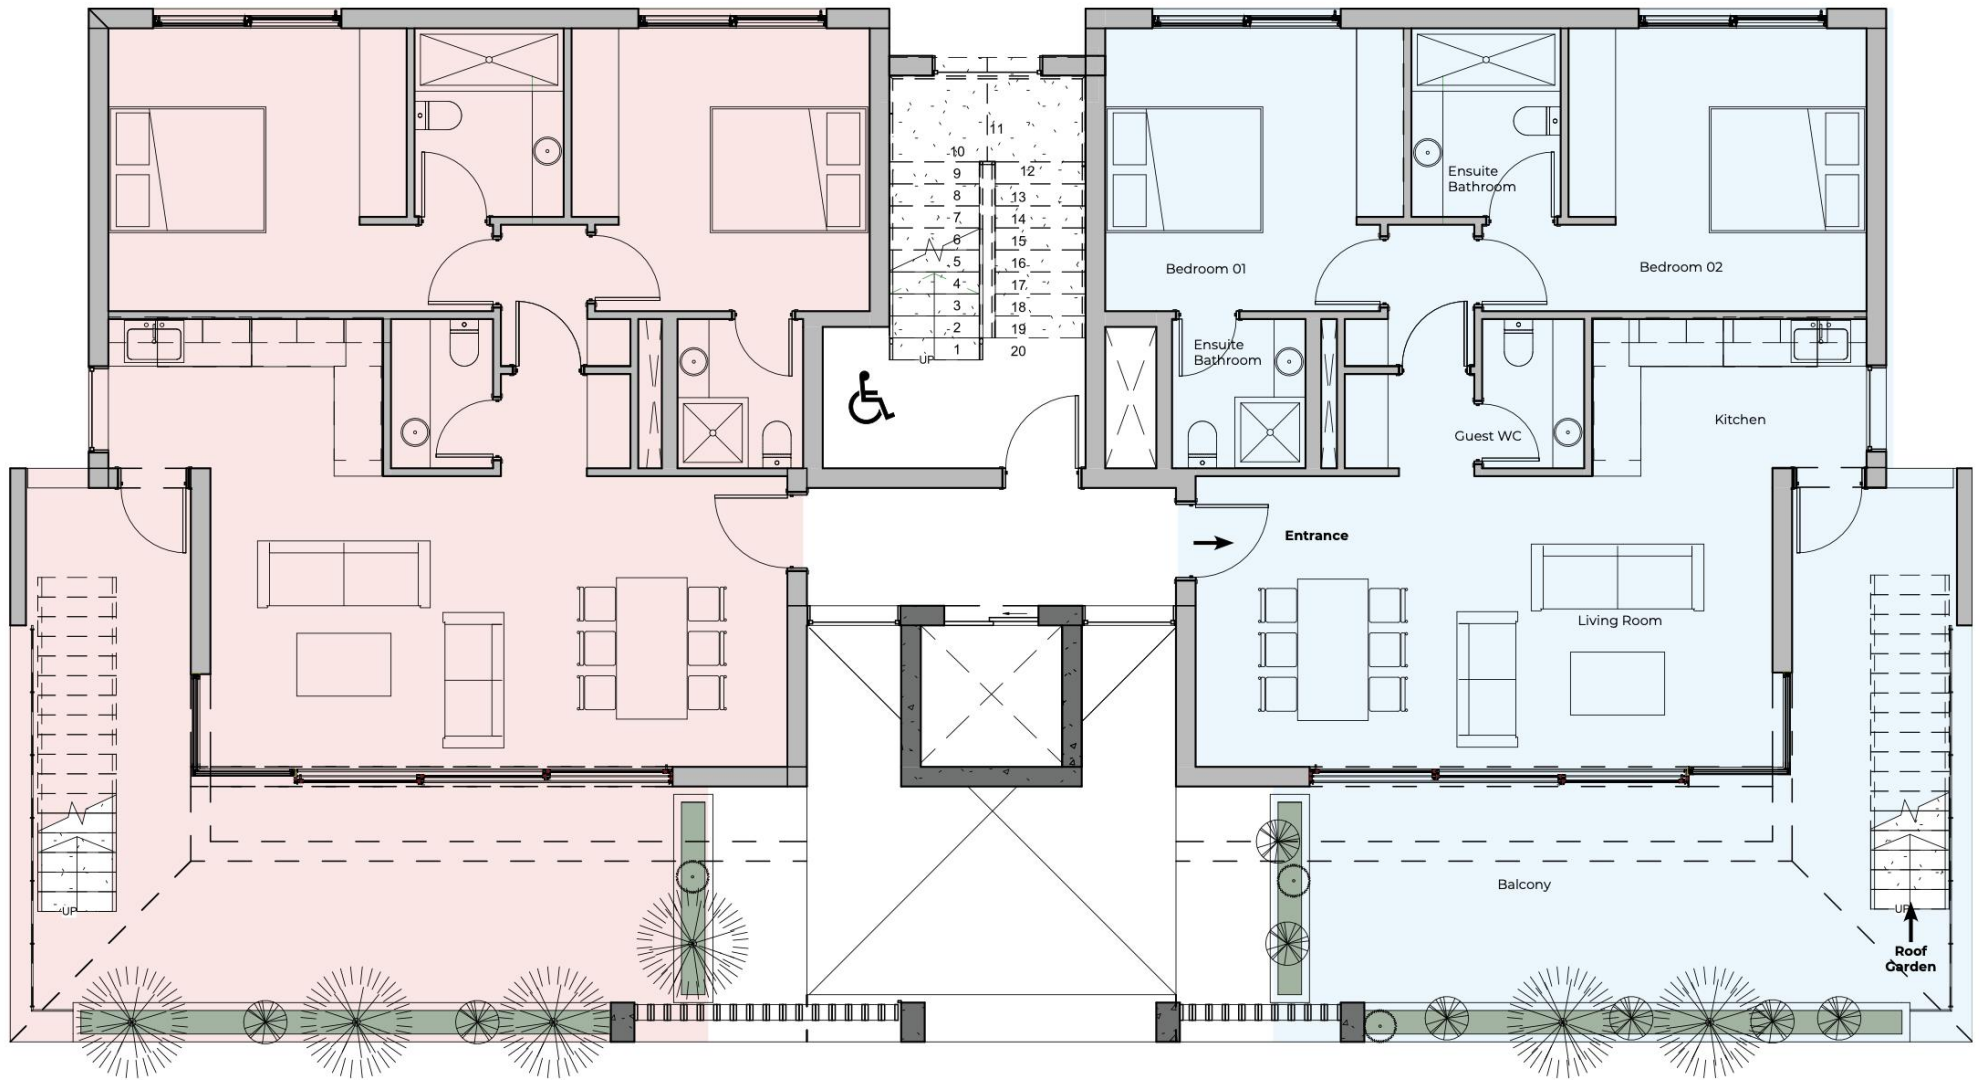

APARTMENTS
101 - 201 - 301

88.5m²
Interior

25m²
Veranda

2
Beds

APARTMENTS
102 - 202 - 302

88.5m²
Interior

25m²
Veranda

2
Beds

APARTMENT
401

88.5m²
Interior

24m²
Veranda

55m²
Roof Terrace

2
Beds

APARTMENT
402

88.5m²
Interior

24m²
Veranda

55m²
Roof Terrace

2
Beds