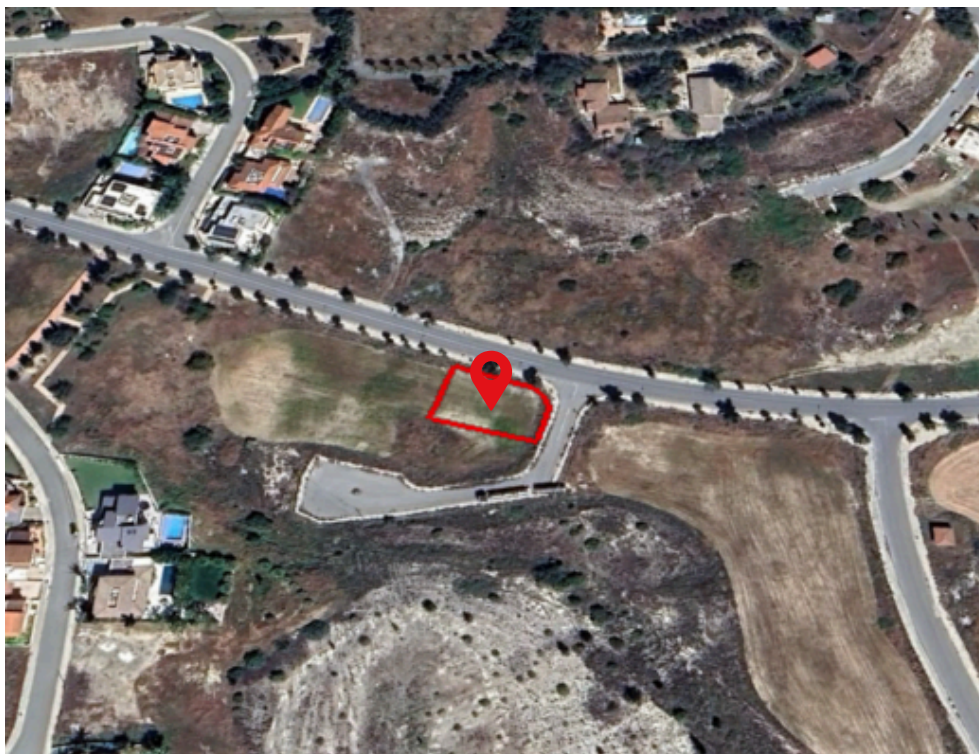

For Sale

Carolina Park - Nicosia
Plot 480

This plot of land, located in the area of Carolina Park, offers a unique opportunity for development. It is ideal for building a custom home. Carolina Park area offers green parks, pedestrian walkways and the serenity of a truly residential area

Main Characteristics

PLOT AREA: **587m²**

USE: **Residential**

FRONTAGE: **Corner**

BUILDING COEFFICIENT: **90%**

TITLE DEEDS: 

See on map 

 22452000 / 99403664