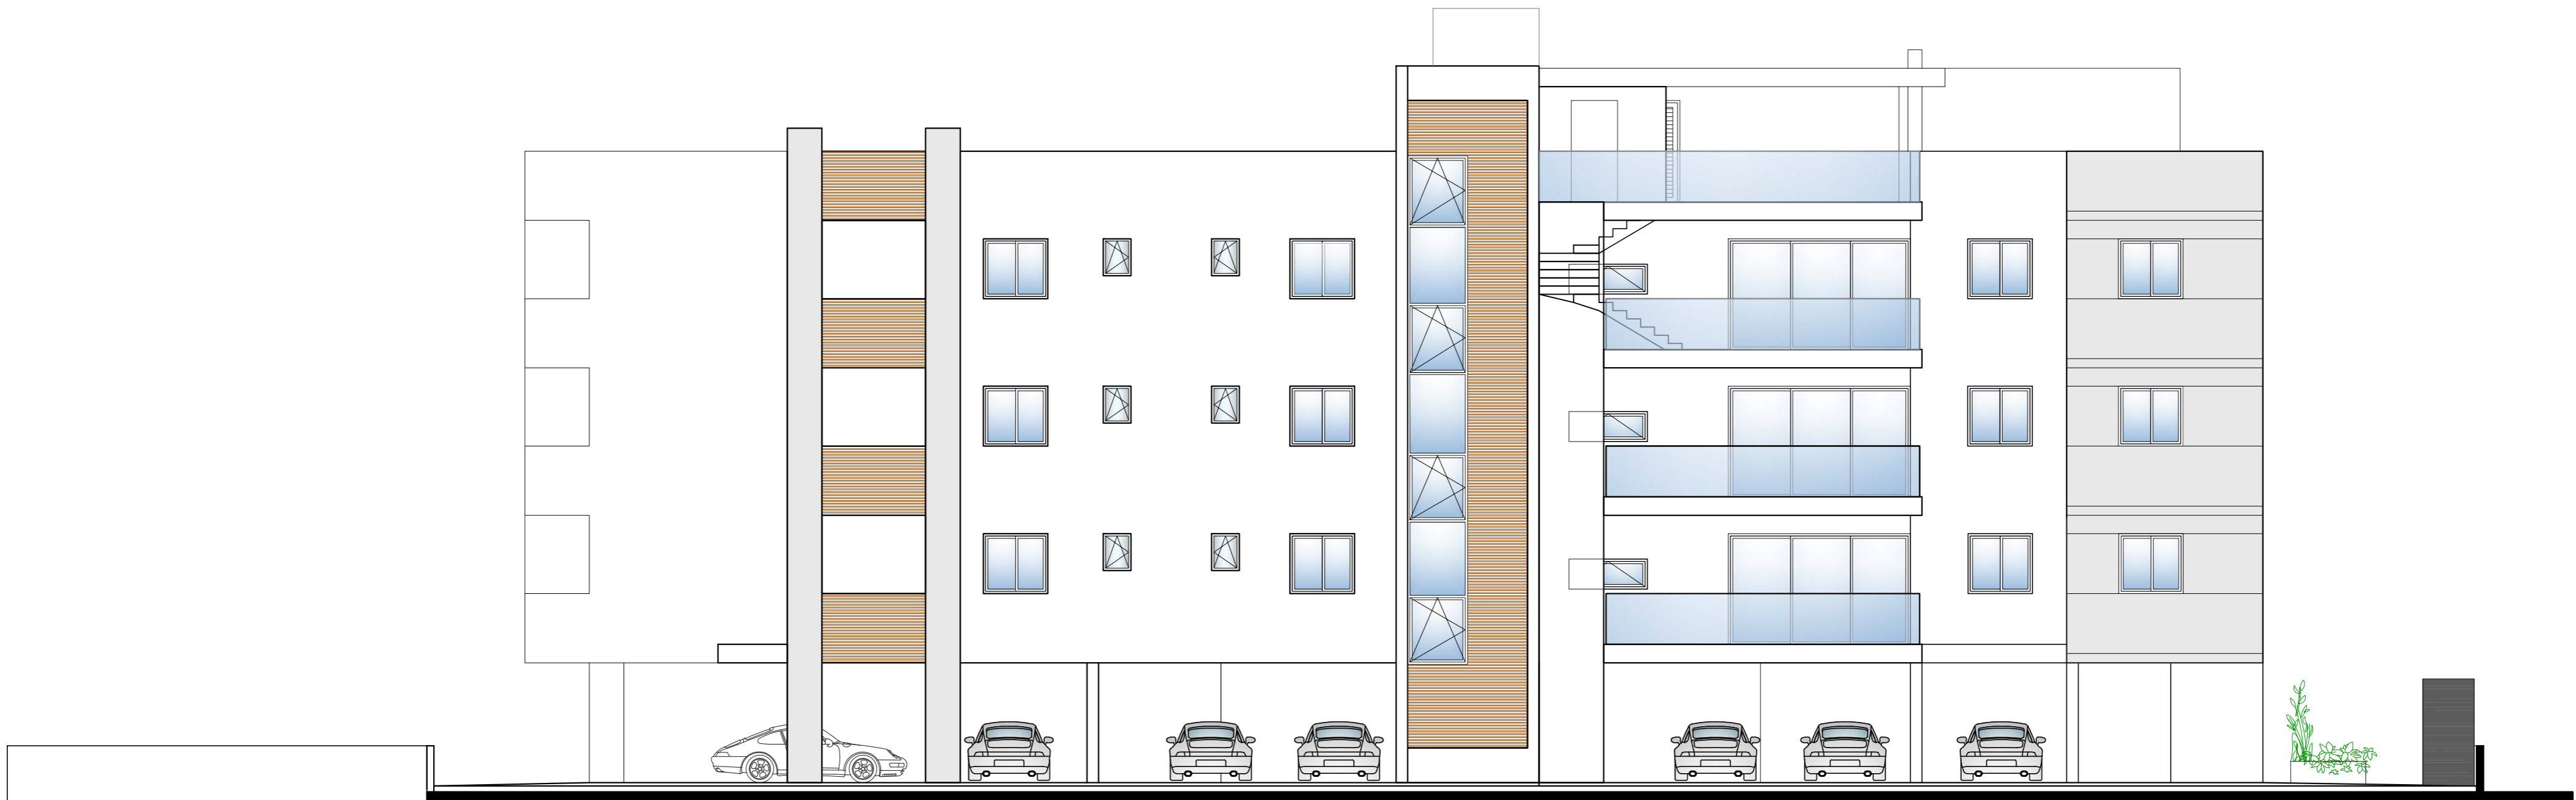

GROUND FLOOR

JOB TITLE : IAKIO - ARADIPPOU	
OWNER : KARMA DEVELOPERS	
SHEET TITLE : GROUND FLOOR PLAN	
DATE : JUNE 2025	P 01
SCALE : 1 : 100 @ A2	DESIGN L.A. JOB NO 590

2nd FLOOR

JOB TITLE :		IAKIO - ARADIPPOU	
OWNER :		KARMA DEVELOPERS	
SHEET TITLE :		GROUND FLOOR PLAN	
DATE :	JUNE 2025	P 03	
SCALE :	1 : 100 @ A2	DESIGN	JOB NO
		L.A	590

ROOF GARDEN

JOB TITLE :		IAKIO - ARADIPPOU	
OWNER :		KARMA DEVELOPERS	
SHEET TITLE : GROUND FLOOR PLAN			
DATE :	JUNE 2025	P 05	
SCALE :	1 : 100 @ A2	DESIGN	JOB NO
		L.A	590

ROOF

JOB TITLE : IAKIO - ARADIPPOU	
OWNER : KARMA DEVELOPERS	
SHEET TITLE : GROUND FLOOR PLAN	
DATE : JUNE 2025	P 06
SCALE : 1 : 100 @ A2	DESIGN L.A
	JOB NO 590

ELEVATION A

JOB TITLE : IAKIO - ARADIPPOU		
OWNER : KARMA DEVELOPERS		
SHEET TITLE : ELEVATION A		
DATE : JUNE 2025		P 07
SCALE : 1 : 100 @ A2	DESIGN L.A	JOB NO 590

ELEVATION B

JOB TITLE : IAKIO - ARADIPPOU		
OWNER : KARMA DEVELOPERS		
SHEET TITLE : ELEVATION B		
DATE : JUNE 2025		P 08
SCALE : 1 : 100 @ A2	DESIGN L.A	JOB NO 590

ELEVATION C

JOB TITLE : IAKIO - ARADIPPOU		
OWNER : KARMA DEVELOPERS		
SHEET TITLE : ELEVATION C		
DATE : JUNE 2025		P 09
SCALE : 1 : 100 @ A2	DESIGN L.A	JOB NO 590

ELEVATION D

JOB TITLE : IAKIO - ARADIPPOU		
OWNER : KARMA DEVELOPERS		
SHEET TITLE : ELEVATION D		
DATE : JUNE 2025		P 10
SCALE : 1 : 100 @ A2	DESIGN L.A	JOB NO 590