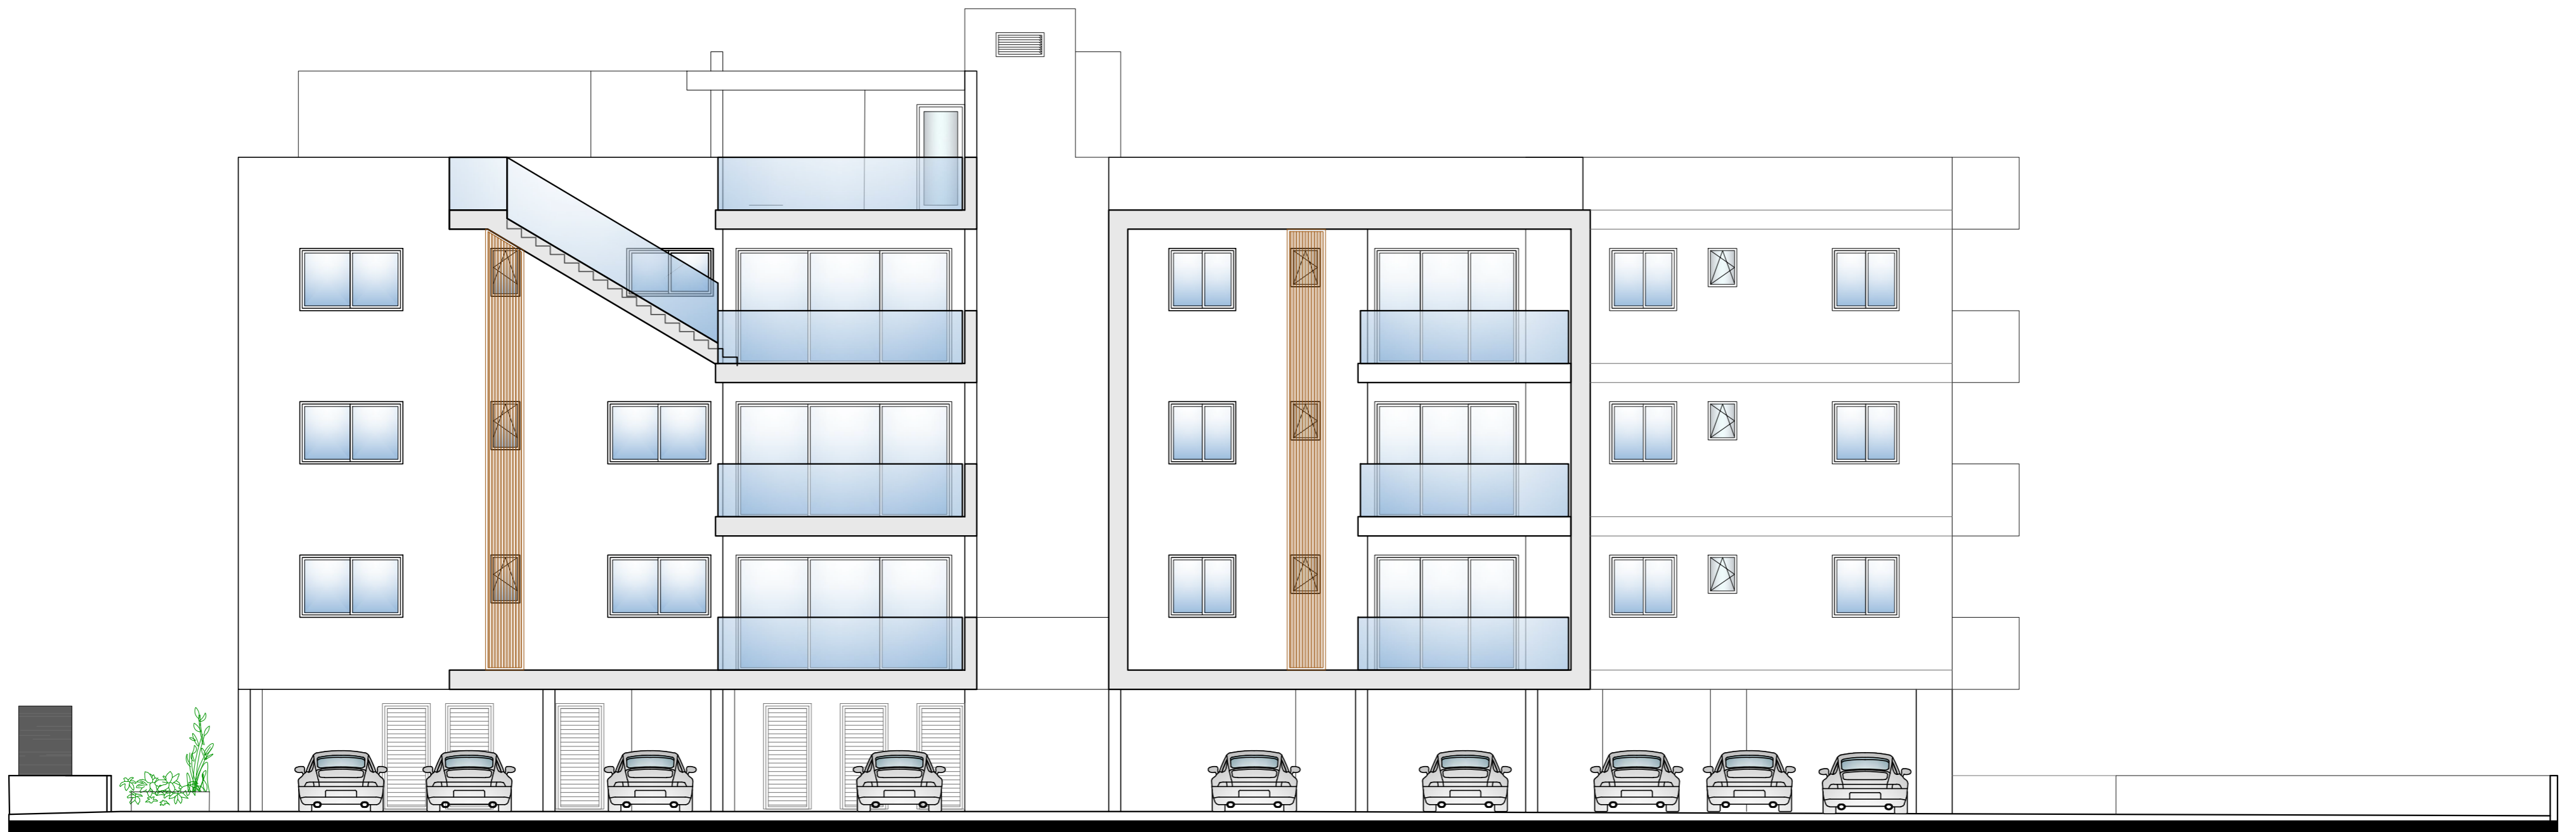

GROUND FLOOR

JOB TITLE : IAKIO - ARADIPPOU	
OWNER : KARMA DEVELOPERS	
SHEET TITLE : GROUND FLOOR PLAN	
DATE : JUNE 2025	P 01
SCALE : 1 : 100 @ A2	DESIGN L.A. JOB NO 590

2nd FLOOR

JOB TITLE :		IAKIO - ARADIPPOU	
OWNER :		KARMA DEVELOPERS	
SHEET TITLE :		GROUND FLOOR PLAN	
DATE :	JUNE 2025	P 03	
SCALE :	1 : 100 @ A2	DESIGN	JOB NO
		L.A	590

ROOF GARDEN

JOB TITLE :		IAKIO - ARADIPPOU	
OWNER :		KARMA DEVELOPERS	
SHEET TITLE : GROUND FLOOR PLAN			
DATE :	JUNE 2025	P 05	
SCALE :	1 : 100 @ A2	DESIGN	JOB NO
		L.A	590

ROOF

JOB TITLE : IAKIO - ARADIPPOU	
OWNER : KARMA DEVELOPERS	
SHEET TITLE : GROUND FLOOR PLAN	
DATE : JUNE 2025	P 06
SCALE : 1 : 100 @ A2	DESIGN L.A
	JOB NO 590

ELEVATION A

JOB TITLE : IAKIO - ARADIPPOU		
OWNER : KARMA DEVELOPERS		
SHEET TITLE : ELEVATION A		
DATE : JUNE 2025		P 07
SCALE : 1 : 100 @ A2	DESIGN L.A	JOB NO 590

ELEVATION B

JOB TITLE : IAKIO - ARADIPPOU		
OWNER : KARMA DEVELOPERS		
SHEET TITLE : ELEVATION B		
DATE : JUNE 2025		P 08
SCALE : 1 : 100 @ A2	DESIGN L.A	JOB NO 590

ELEVATION C

JOB TITLE : IAKIO - ARADIPPOU		
OWNER : KARMA DEVELOPERS		
SHEET TITLE : ELEVATION C		
DATE : JUNE 2025		P 09
SCALE : 1 : 100 @ A2	DESIGN L.A	JOB NO 590

ELEVATION D

JOB TITLE : IAKIO - ARADIPPOU		
OWNER : KARMA DEVELOPERS		
SHEET TITLE : ELEVATION D		
DATE : JUNE 2025		P 10
SCALE : 1 : 100 @ A2	DESIGN L.A	JOB NO 590