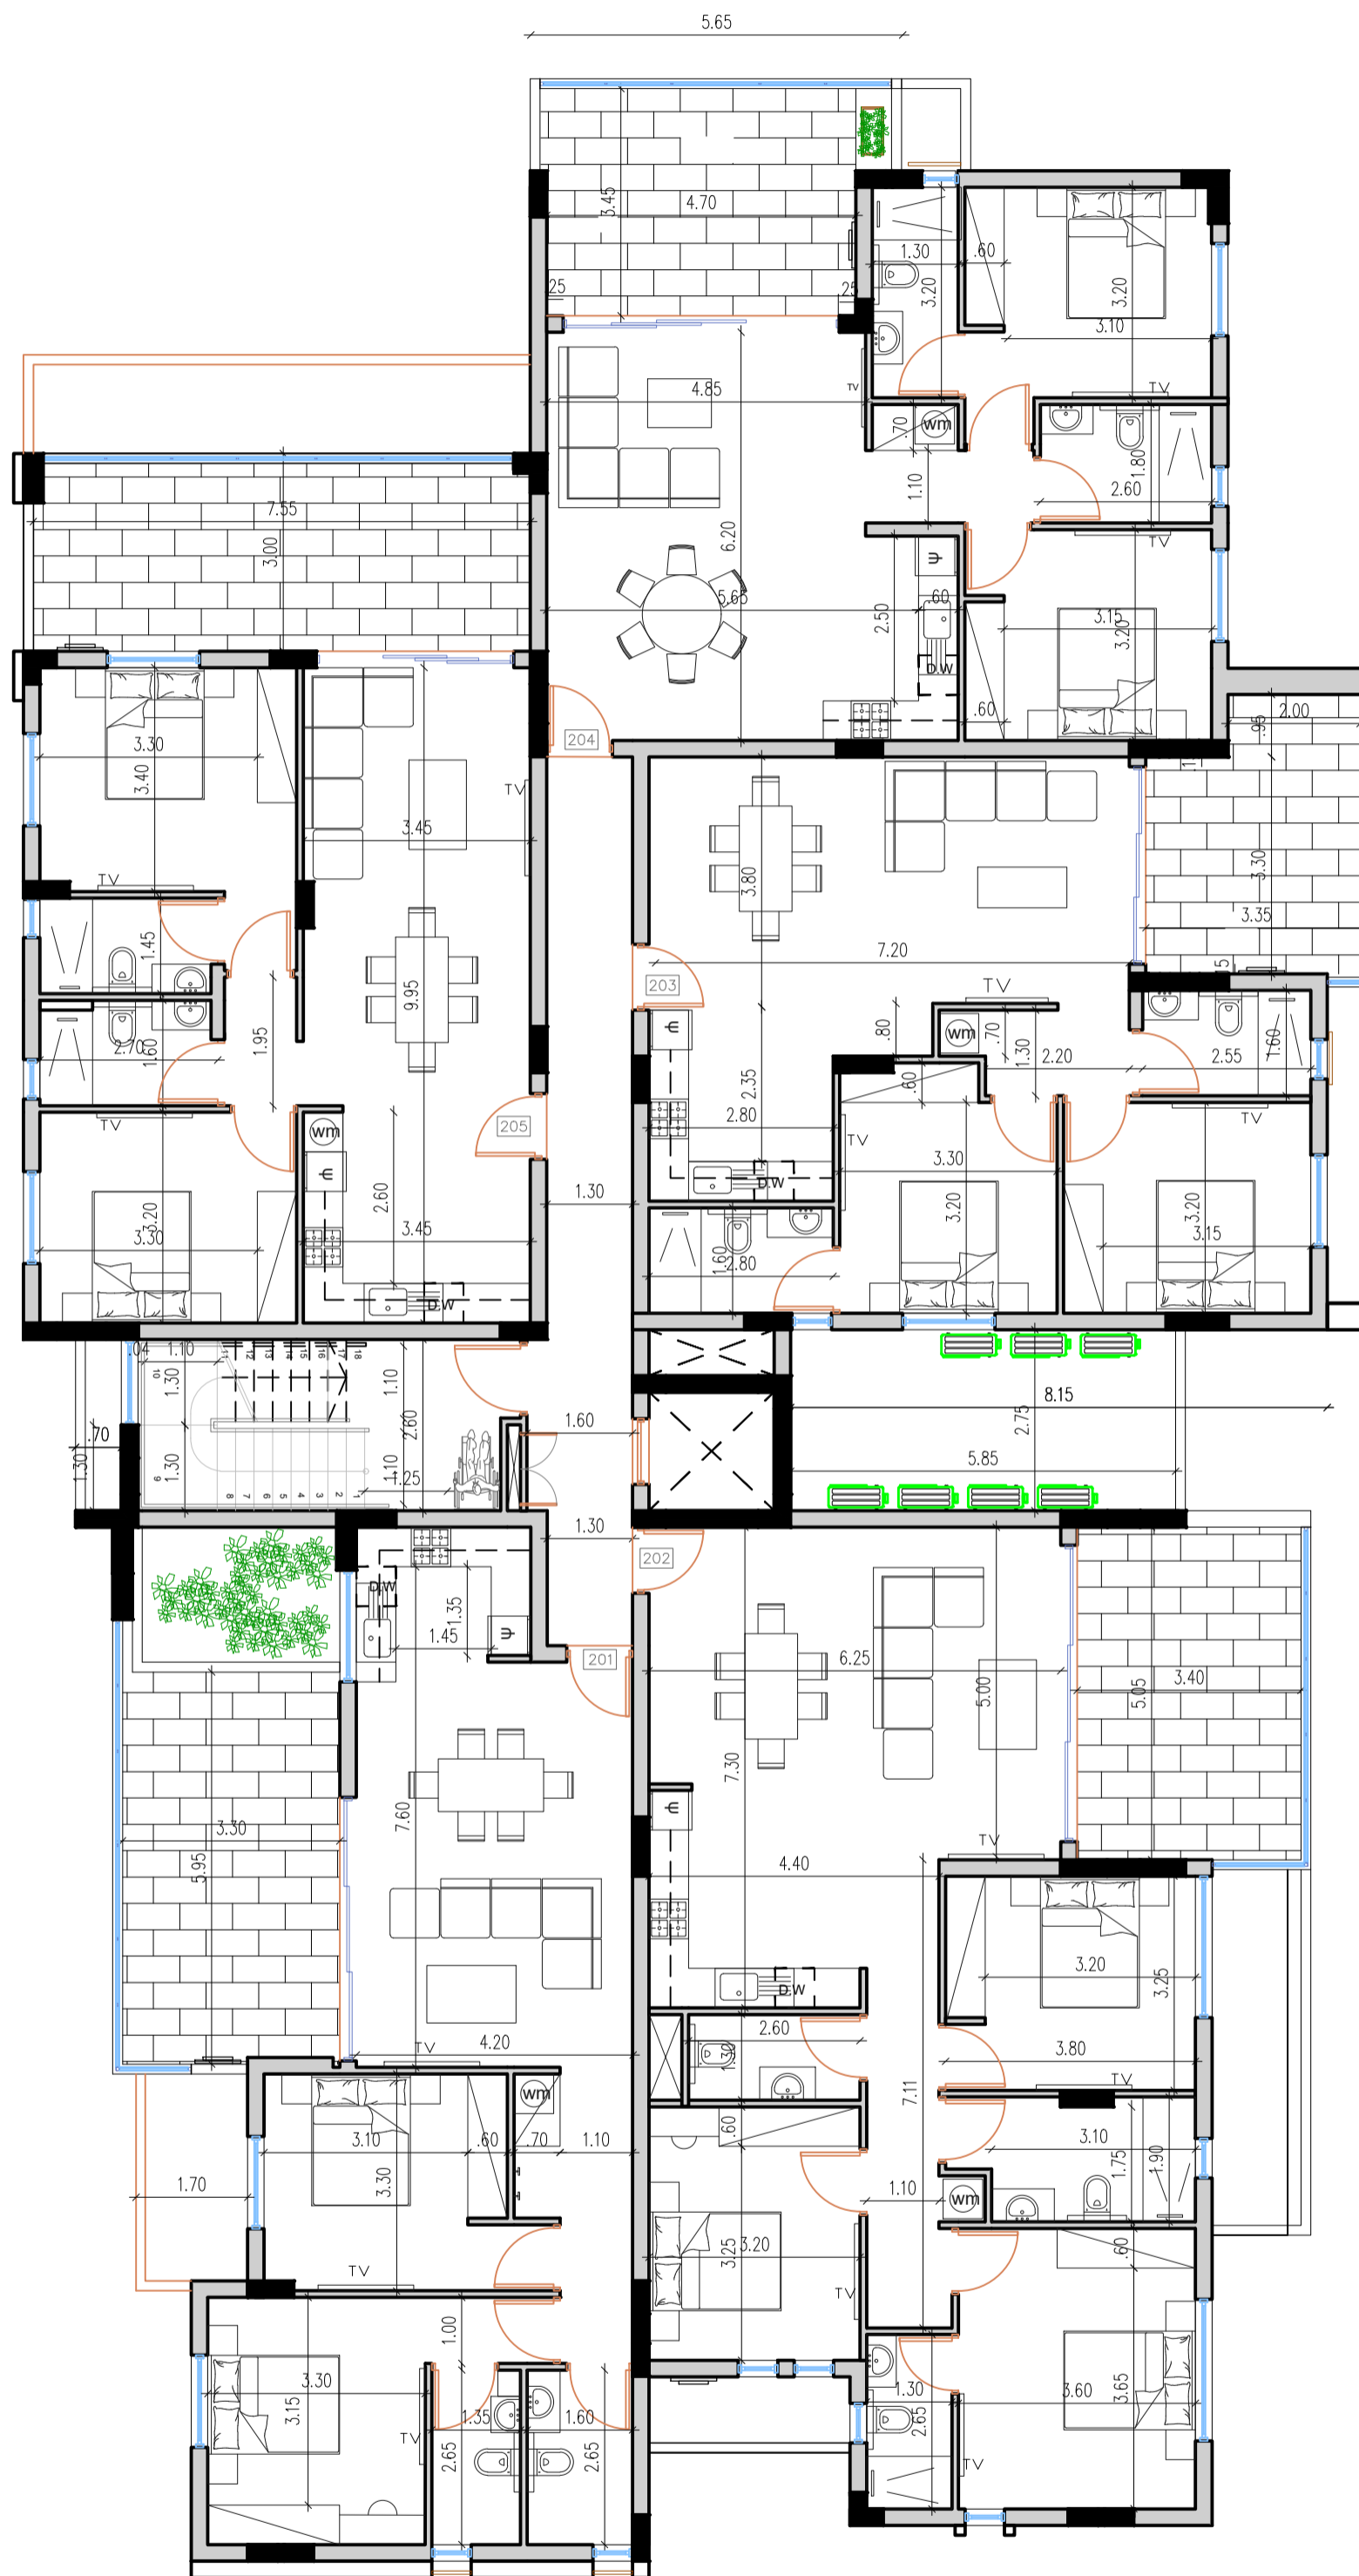

GROUND FLOOR

JOB TITLE : IAKIO - ARADIPPOU	
OWNER : KARMA DEVELOPERS	
SHEET TITLE : GROUND FLOOR PLAN	
DATE : JUNE 2025	P 01
SCALE : 1 : 100 @ A2	DESIGN L.A. JOB NO 590

2nd FLOOR

JOB TITLE :		IAKIO - ARADIPPOU	
OWNER :		KARMA DEVELOPERS	
SHEET TITLE :		GROUND FLOOR PLAN	
DATE :	JUNE 2025	P 03	
SCALE :	1 : 100 @ A2	DESIGN	JOB NO
		L.A	590

ROOF GARDEN

JOB TITLE :		IAKIO - ARADIPPOU	
OWNER :		KARMA DEVELOPERS	
SHEET TITLE : GROUND FLOOR PLAN			
DATE :	JUNE 2025	P 05	
SCALE :	1 : 100 @ A2	DESIGN	JOB NO
		L.A	590

ROOF

JOB TITLE : IAKIO - ARADIPPOU	
OWNER : KARMA DEVELOPERS	
SHEET TITLE : GROUND FLOOR PLAN	
DATE : JUNE 2025	P 06
SCALE : 1 : 100 @ A2	DESIGN L.A
	JOB NO 590

ELEVATION A

JOB TITLE : IAKIO - ARADIPPOU		
OWNER : KARMA DEVELOPERS		
SHEET TITLE : ELEVATION A		
DATE : JUNE 2025		P 07
SCALE : 1 : 100 @ A2	DESIGN L.A	JOB NO 590

ELEVATION B

JOB TITLE : IAKIO - ARADIPPOU		
OWNER : KARMA DEVELOPERS		
SHEET TITLE : ELEVATION B		
DATE : JUNE 2025		P 08
SCALE : 1 : 100 @ A2	DESIGN L.A	JOB NO 590

ELEVATION C

JOB TITLE : IAKIO - ARADIPPOU		
OWNER : KARMA DEVELOPERS		
SHEET TITLE : ELEVATION C		
DATE : JUNE 2025		P 09
SCALE : 1 : 100 @ A2	DESIGN L.A	JOB NO 590

ELEVATION D

JOB TITLE : IAKIO - ARADIPPOU		
OWNER : KARMA DEVELOPERS		
SHEET TITLE : ELEVATION D		
DATE : JUNE 2025		P 10
SCALE : 1 : 100 @ A2	DESIGN L.A	JOB NO 590