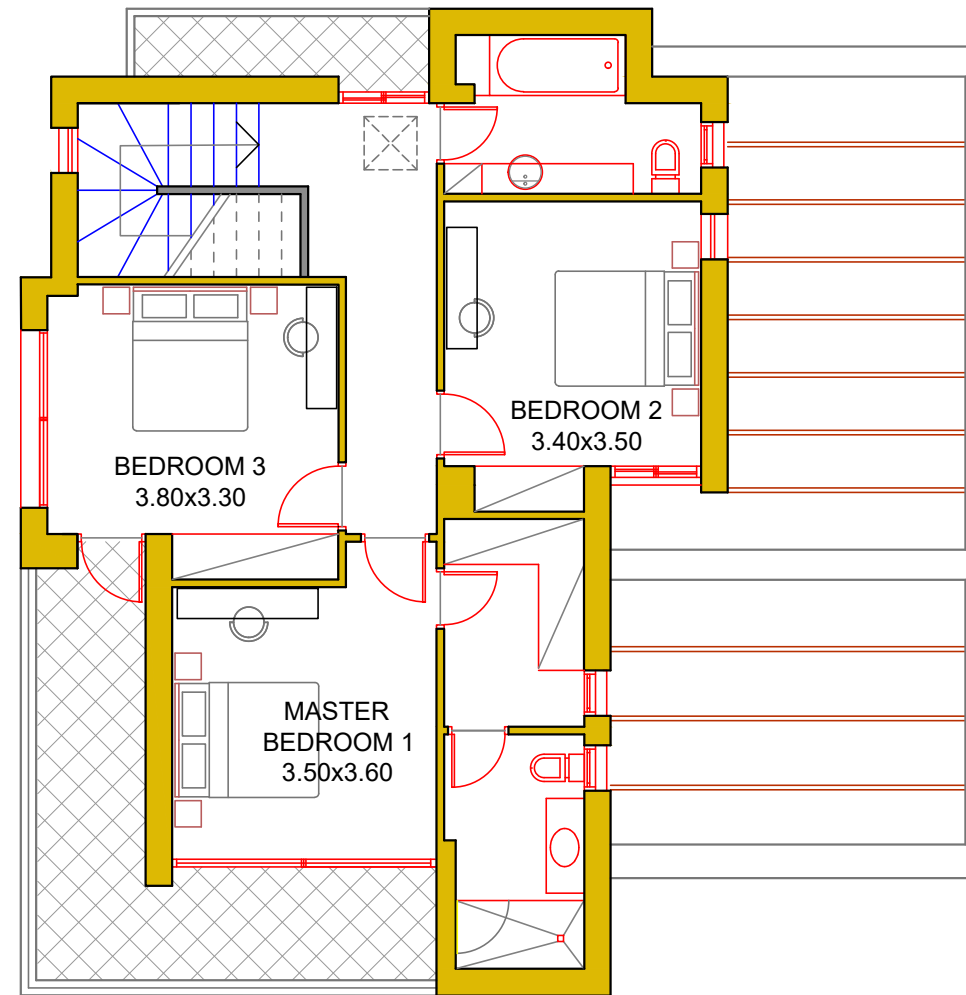

GROUND FLOOR PLAN

FIRST FLOOR PLAN

Entrance elevation

Side elevation

 CONSTANTINOU BROS ORCA INVESTMENT PLC
KONIA PANORAMA 3
3-BEDROOM RESIDENCE TYPE (K)
<small>Scales</small>
<small>1 : 100 @ A3</small>