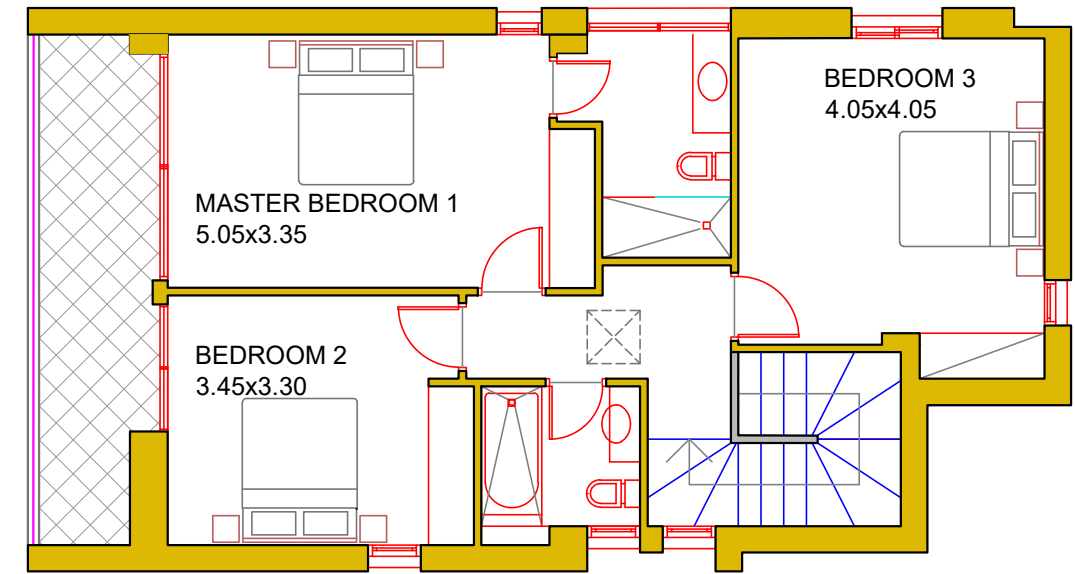

GROUND FLOOR PLAN

FIRST FLOOR PLAN

Entrance elevation

Side elevation

 CONSTANTINOU BROS ORCA INVESTMENT PLC
KONIA PANORAMA 3
3-BEDROOM RESIDENCE TYPE (G)
<small>Scales</small> 1 : 100 @ A3